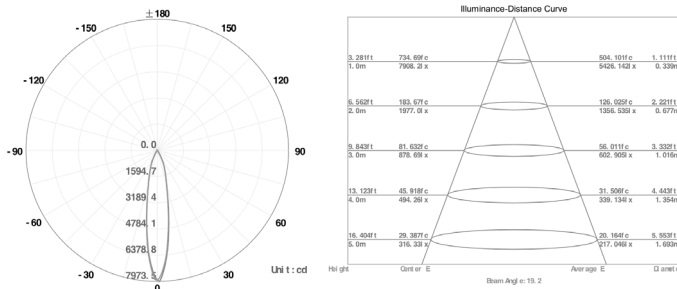

Product: Trimless recessed downlight
Adjustability: 355°, Tilting 30°
Power: 15W - 20W - 30W
Material: Aluminum body, reflector in plastic material, matte or reflective finish
Light source: COB LED
Optic: PMMA lens, recessed optic
UGR<16 - from global UGR table
CCT: 2700K - 3000K - 4000K / CRI>90
Luminous flux (WW):
15W: 748 lm
20W: 1143 lm
30W: 1602 lm
Beam angle: 15° - 24° - 36° - 60°
Finish: Matt white, matt black, reflective nickel, reflective gold
IP rating: IP20
Driver: External, included
Control: ON-OFF - 0-10V - DALI - TRIAC
Luminaire input 15W: 34-36 Vdc / 350 mA
Luminaire input 20W: 34-36 Vdc / 500 mA
Luminaire input 30W: 34-36 Vdc / 700 mA
Insulation class: Class II
Size: Ø 123 x 170 mm
Cut: Ø 125 mm
Certifications: CE - Compliant with EN 60598-1 and related notes

DIMENSIONI / DIMENSION

Ø 123

Ø 125

DATI FOTOMETRICI 30W / PHOTOMETRIC DATA 30W

24°

OPZIONI / OPTIONS

FINISH ACCESSORIES

CODICE PRODOTTO