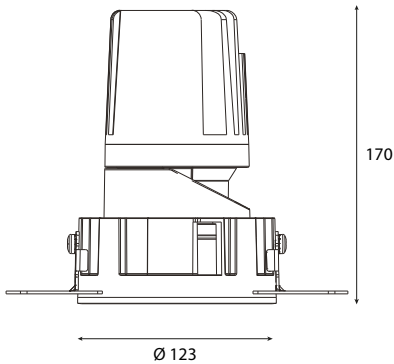

Product: Trimless recessed downlight
Adjustability: 355°, Tilting 30°
Power: 15W - 20W - 30W
Material: Aluminum body, reflector in plastic material, matte or reflective finish
Light source: COB LED
Optic: PMMA lens, recessed optic
UGR<16 - from global UGR table
CCT: 2700K - 3000K - 4000K / CRI>90
Luminous flux (WW):
15W: 748 lm
20W: 1143 lm
30W: 1602 lm
Beam angle: 15° - 24° - 36° - 60°
Finish: Matt white, matt black, reflective nickel, reflective gold
IP rating: IP20
Driver: External, included
Control: ON-OFF - 0-10V - DALI - TRIAC
Luminaire input 15W: 34-36 Vdc / 350 mA
Luminaire input 20W: 34-36 Vdc / 500 mA
Luminaire input 30W: 34-36 Vdc / 700 mA
Insulation class: Class II
Size: Ø 123 x 170 mm
Cut: Ø 125 mm
Certifications: CE - Compliant with EN 60598-1 and related notes

DIMENSIONI / DIMENSION

Ø 123

Ø 125

DATI FOTOMETRICI 30W / PHOTOMETRIC DATA 30W

24°

OPZIONI / OPTIONS

FINISH ACCESSORIES

CODICE PRODOTTO